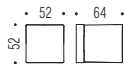

SQUARE

LC 15 Design:
Luca Colombo

CR
Cromo
Chrome

CM
Cromat
Matt chrome

LC 15

CR - CM

Materiale: Ottone
Material: Brass

SQUARE